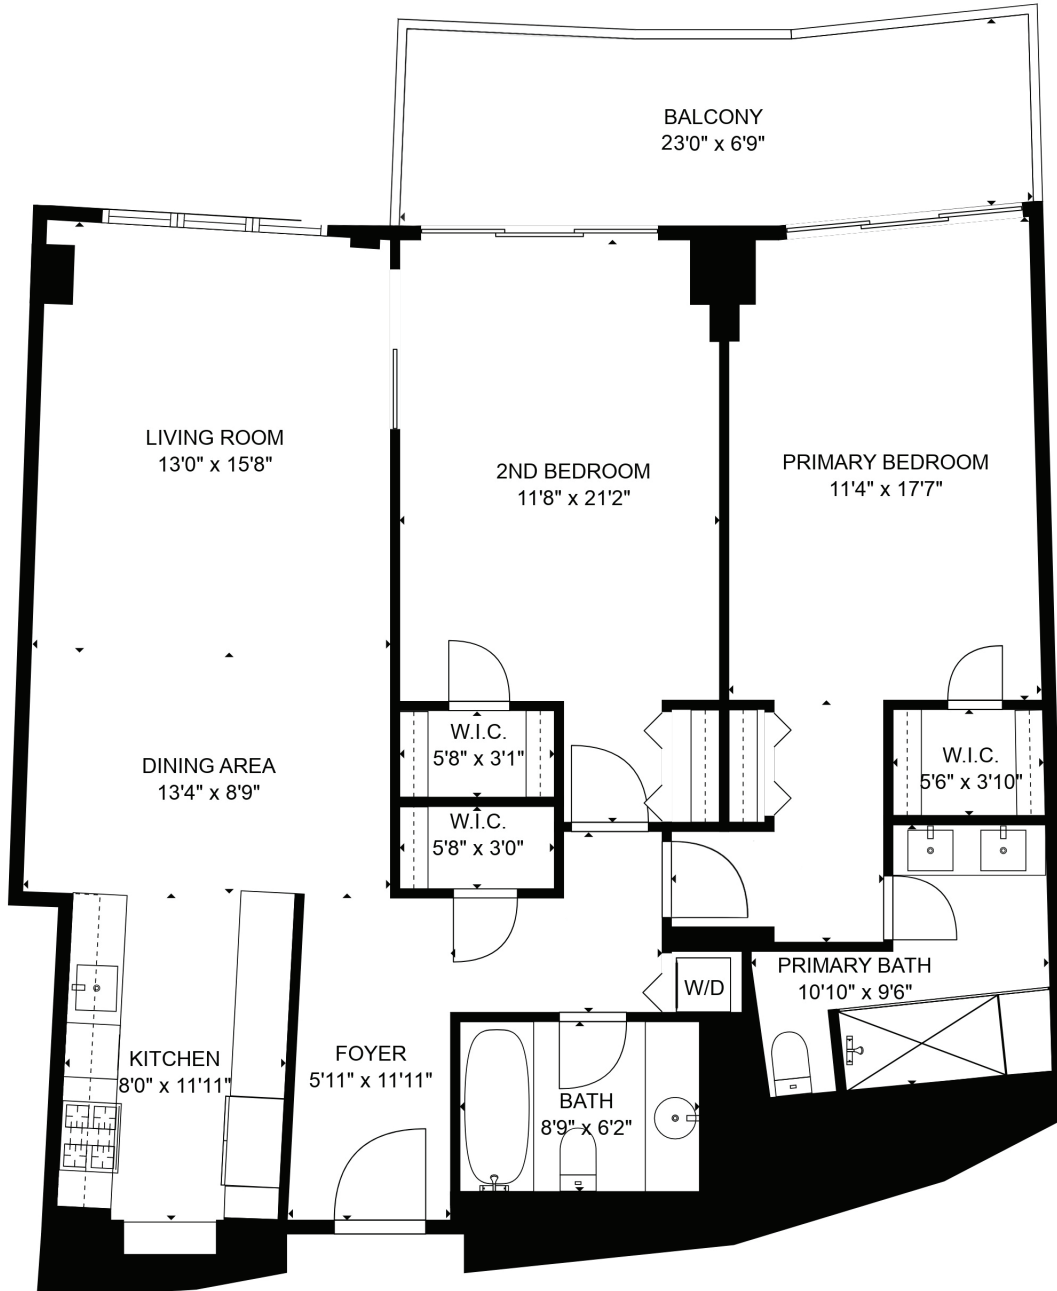

703 WATERGATE SOUTH

1,333 SQUARE FEET
FLOOR PLAN IS APPROXIMATE

WINSTON REAL ESTATE

Over 50 Years of Real Estate Experience

CALL GIGI WINSTON BROKER, GRI®
(202) 333-4167
winstonre.com