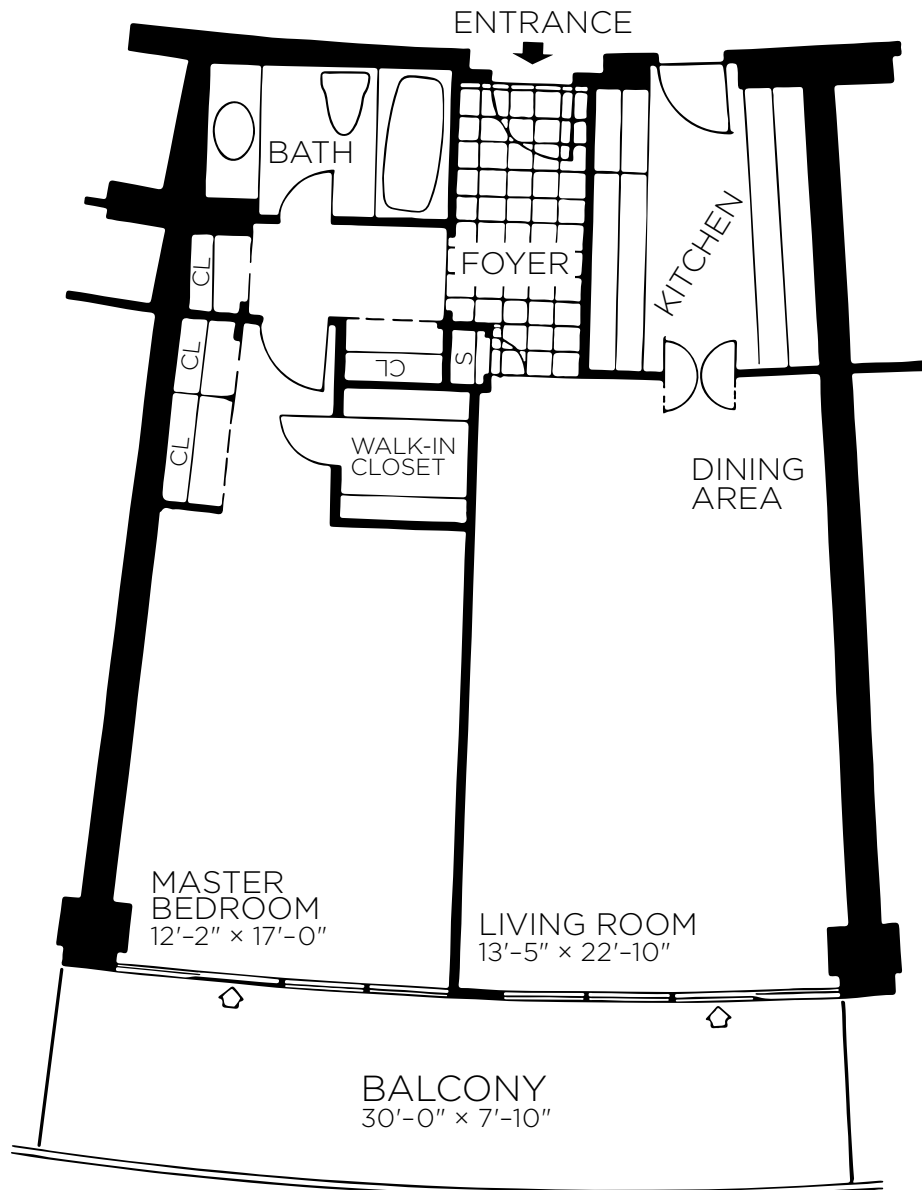

1114 WATERGATE SOUTH

904 SQUARE FEET

FLOOR PLAN IS APPROXIMATE.

W
WINSTON REAL ESTATE

Over 50 Years of Real Estate Experience

CALL GIGI WINSTON BROKER, GRI®
(202) 333-4167
winstonre.com