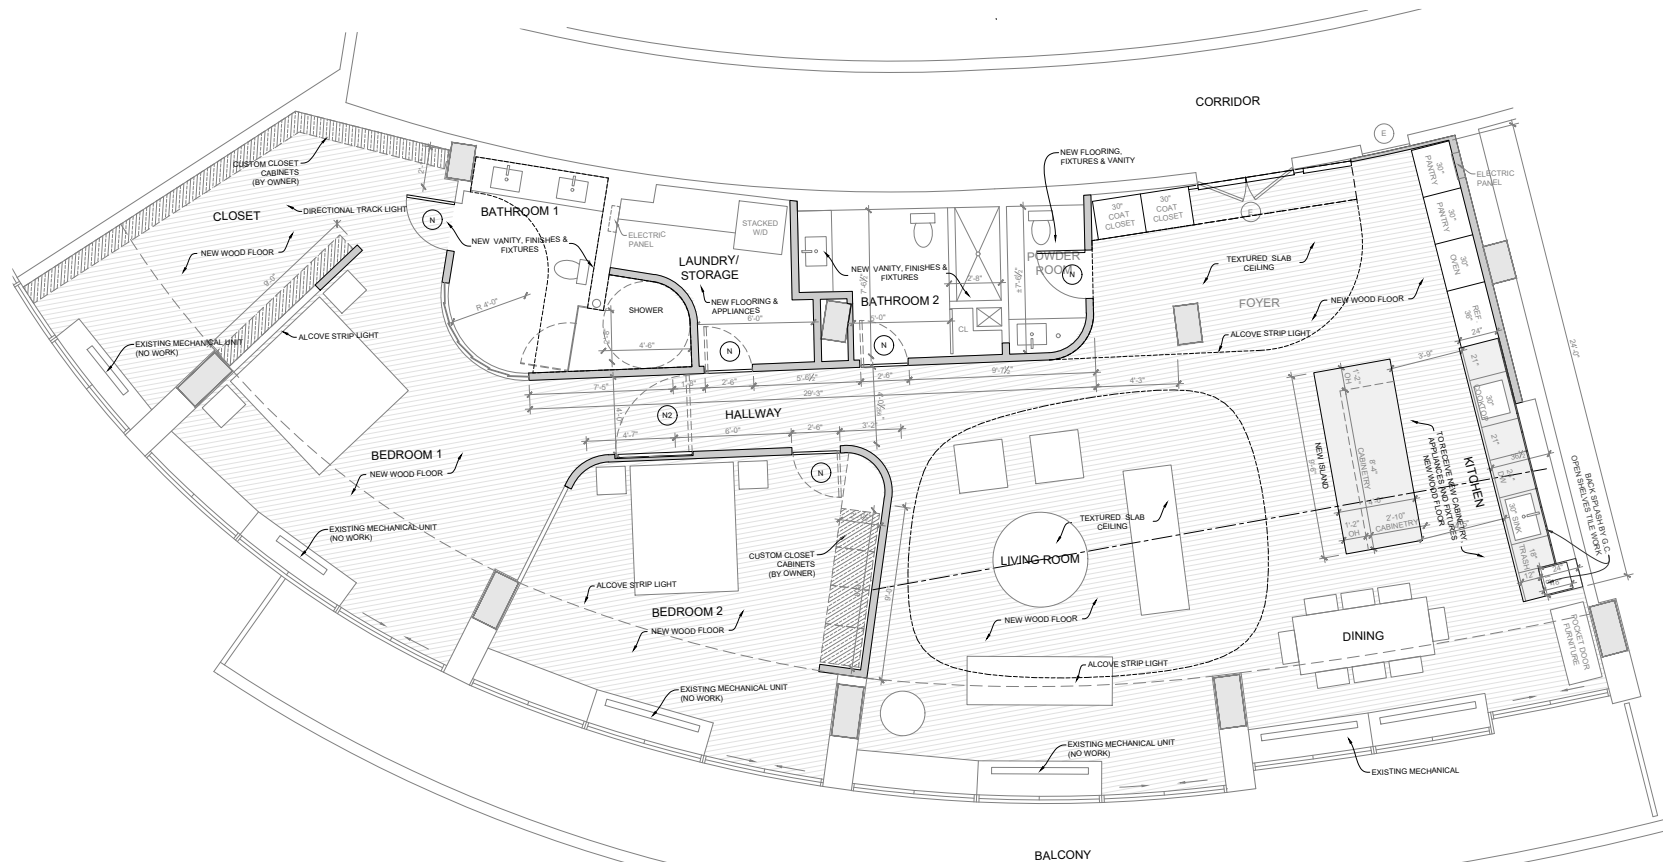

512-S WATERGATE EAST

ARCHITECT PLANS

2,020 SQUARE FEET
ALL MEASUREMENTS ARE APPROXIMATE

Over 50 Years of Real Estate Experience

CALL GIGI WINSTON BROKER, GRI®
(202) 333-4167
winstonre.com