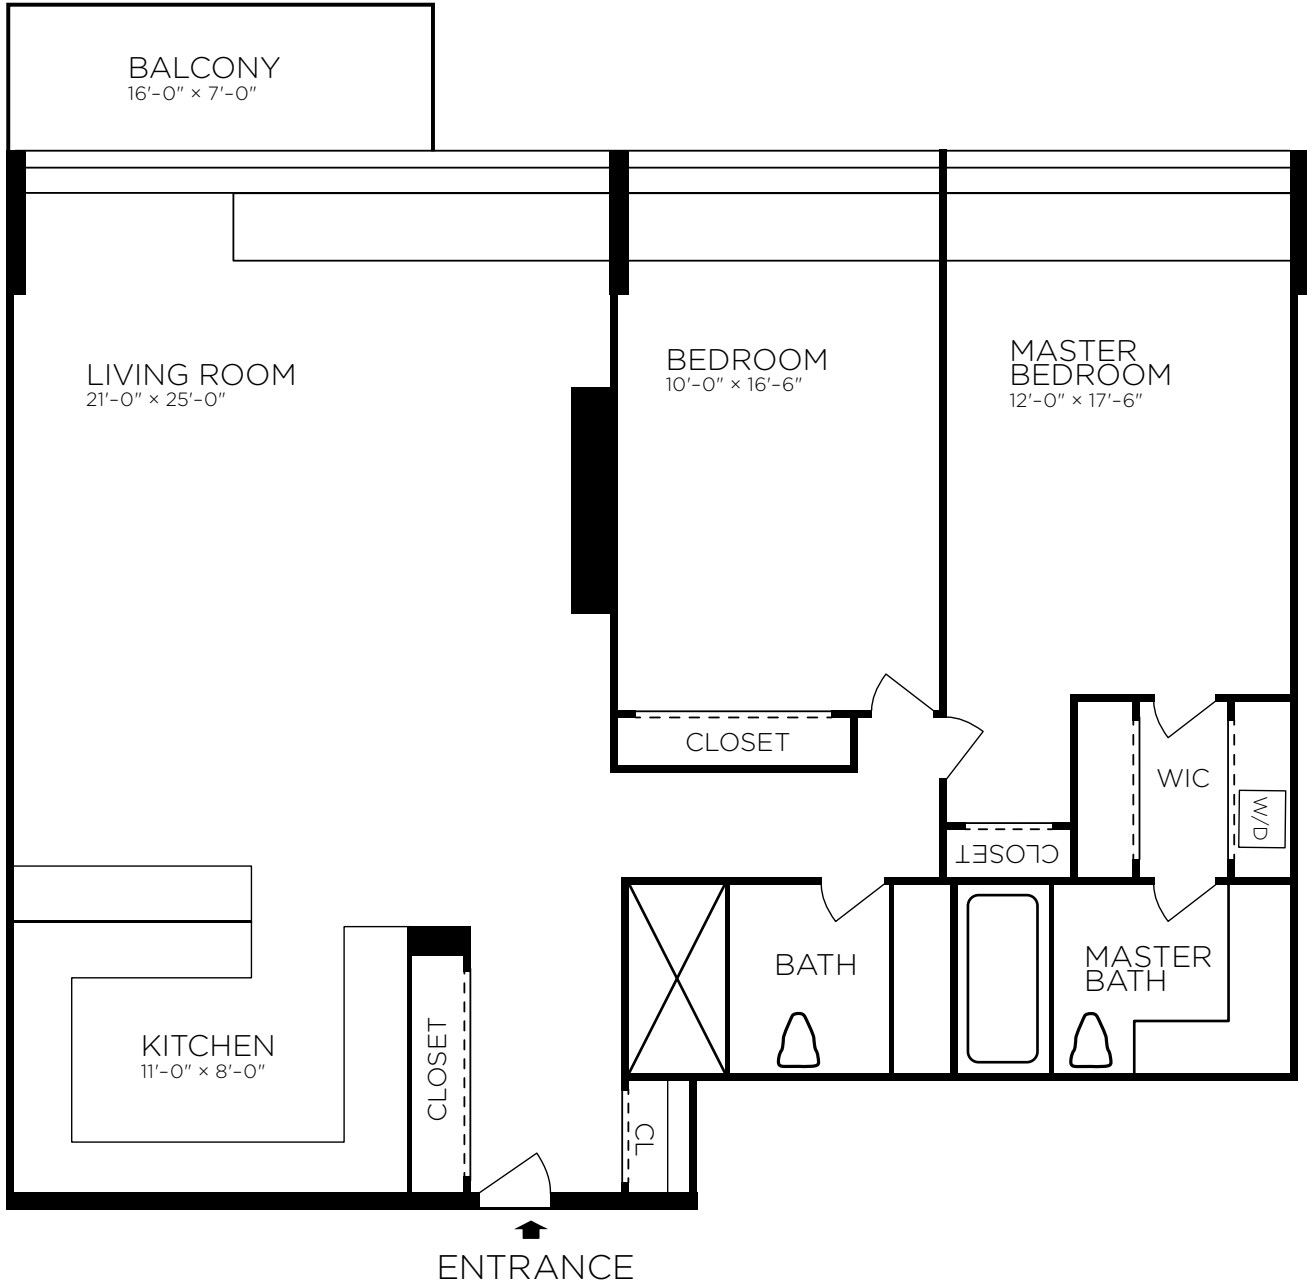

610-S WATERGATE EAST

1,230 SQUARE FEET
FLOOR PLAN IS APPROXIMATE

Over 50 Years of Real Estate Experience

CALL GIGI WINSTON BROKER, GRI®
(202) 333-4167
winstonre.com