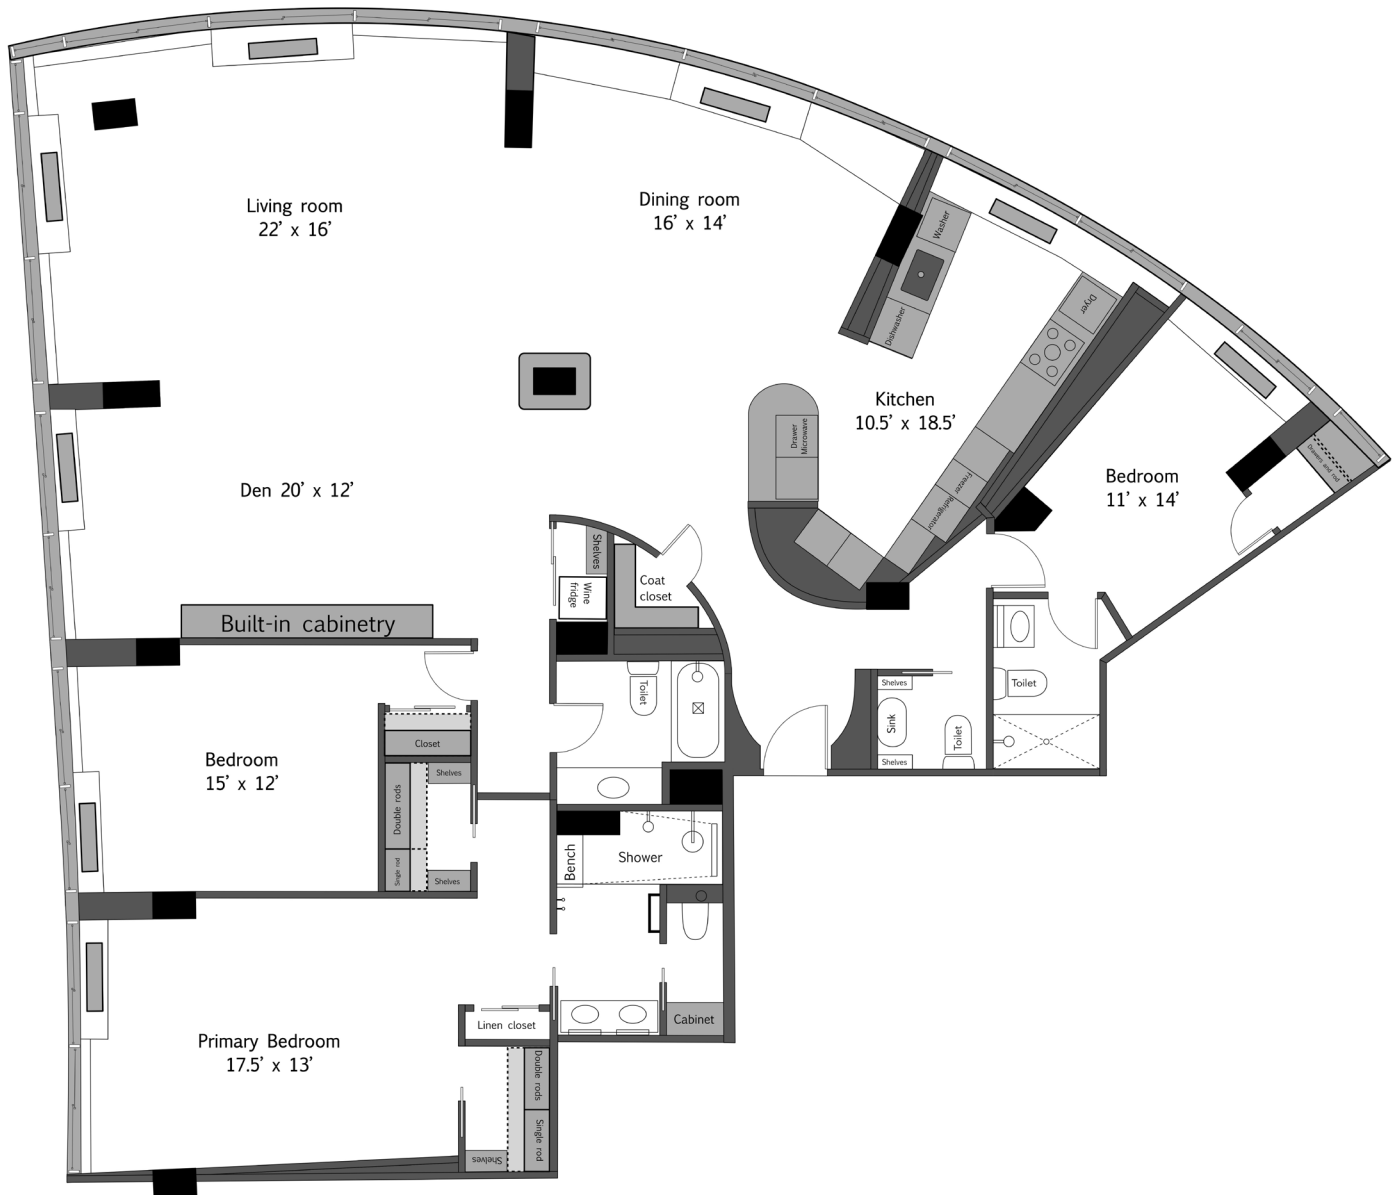

1104-N WATERGATE EAST

2,265 SQUARE FEET

FLOOR PLAN IS APPROXIMATE

Over 50 Years of Real Estate Experience

CALL GIGI WINSTON BROKER, GRI®
(202) 333-4167
winstonre.com