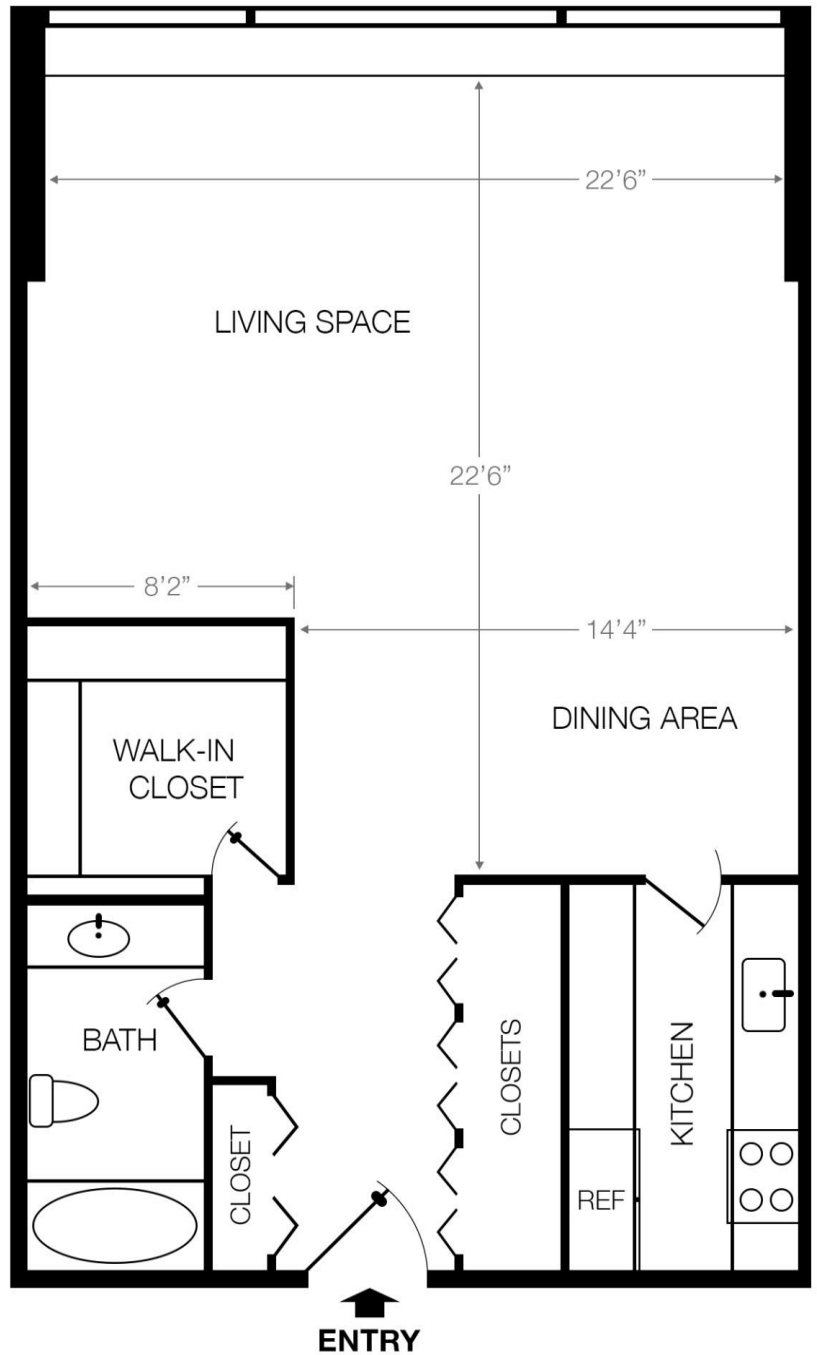

Call **GIGI WINSTON** - Broker, GRI®
(202) 333-4167 | winstonre.com

2B-N WATERGATE EAST

2510 Virginia Avenue NW, Washington DC 20037

(FLOOR PLAN IS APPROXIMATE)