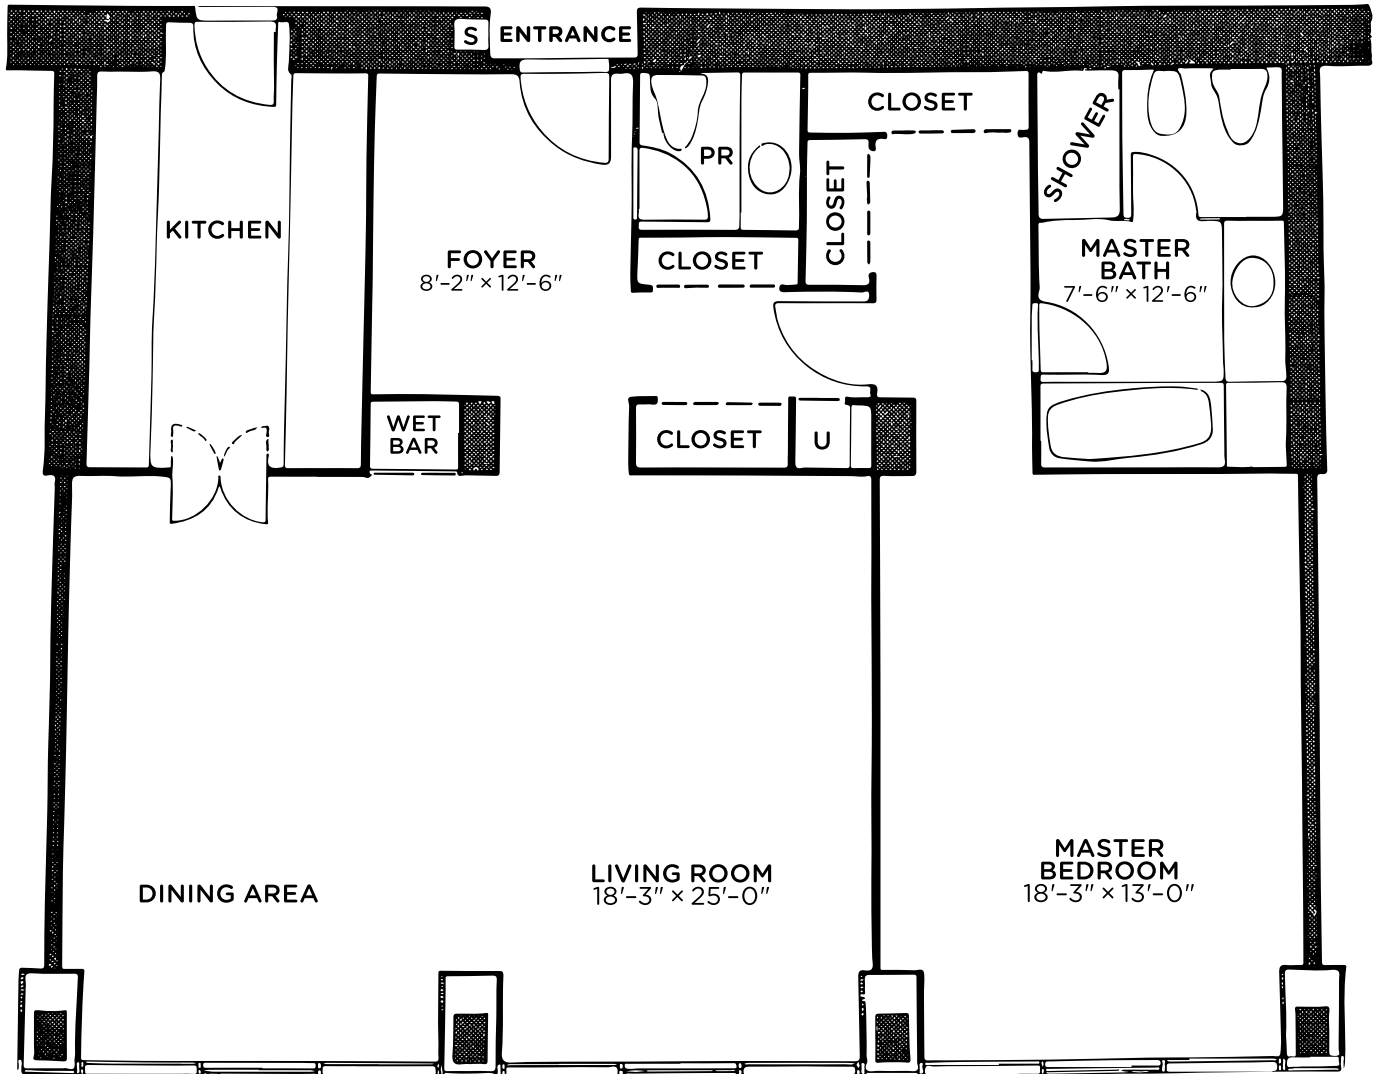

504 WATERGATE WEST

1,295 SQUARE FEET

FLOOR PLAN IS APPROXIMATE

Over 50 Years of Real Estate Experience

CALL GIGI WINSTON BROKER, GRI®
(202) 333-4167
winstonre.com