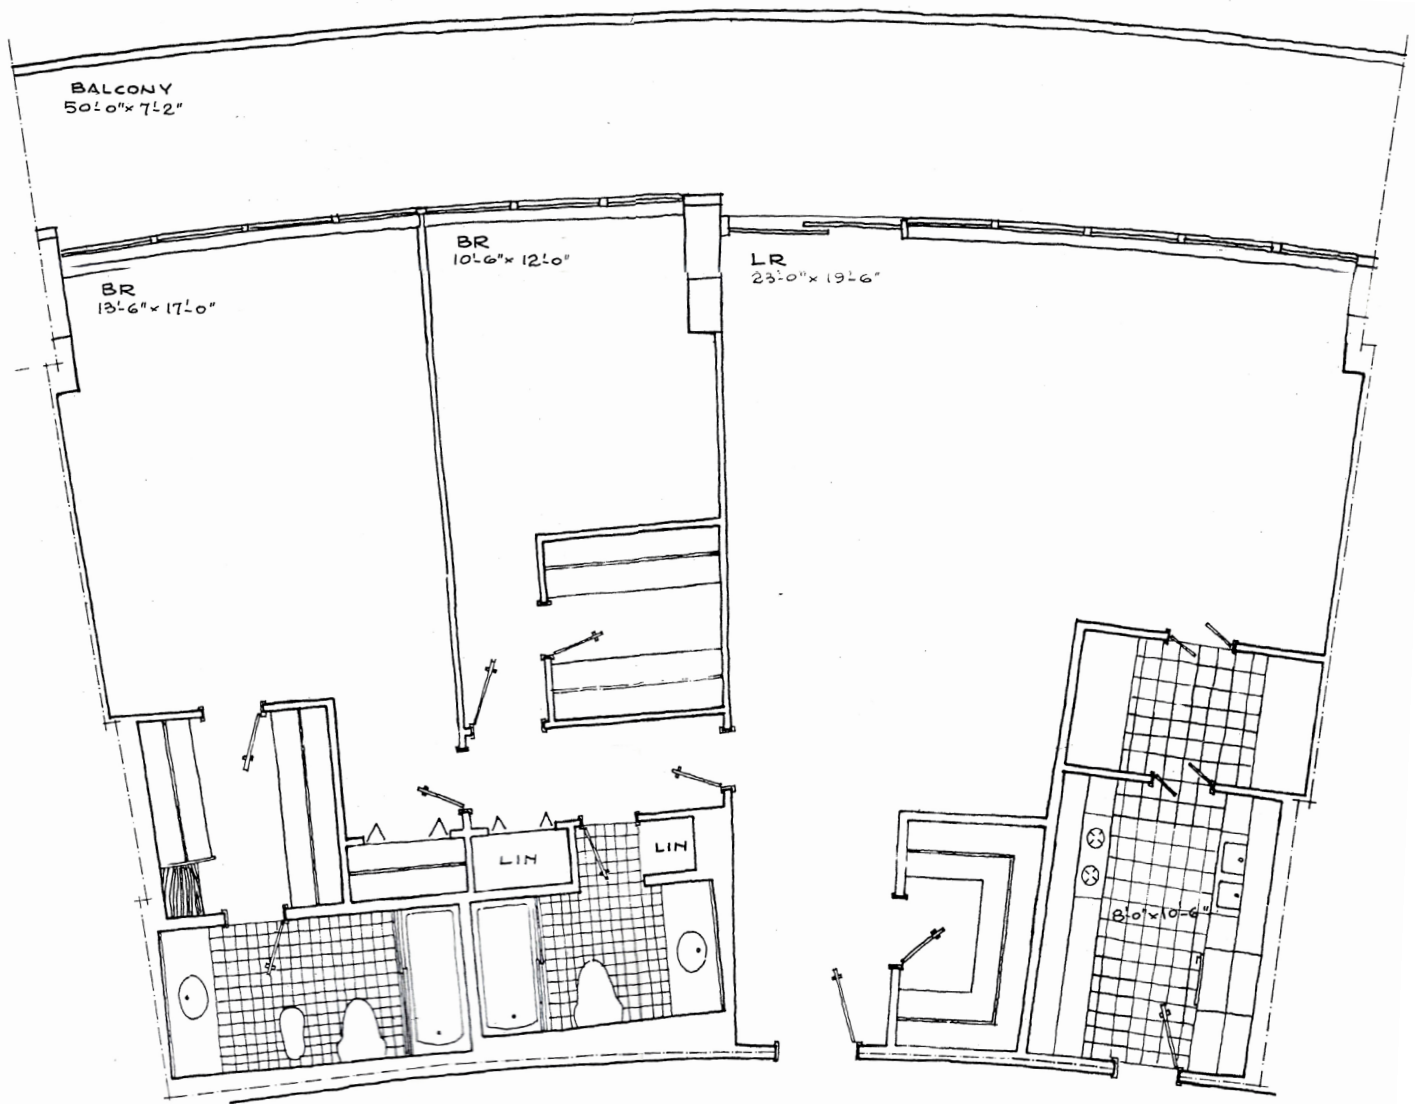

1107-S

WATERGATE EAST

1,355 Square Feet

Floor plan is approximate*

Over 50 Years of Real Estate Experience

Call Gigi Winston - Broker/Realtor®

(202) 333-4167 | winstonrealestate@winstonre.com